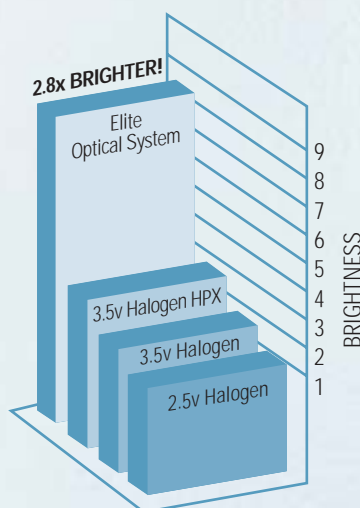

## BRIGHTNESS VS. STANDARD RETINOSCOPE